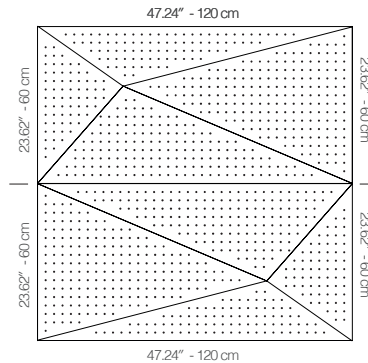

WPIRANA1AALBY8

WHITE LACQUER 8MM PERFORATION

47.24" x 23.62" (120 x 60 cm) panels come in sets of two. 23.62" x 23.62" (60 x 60 cm) panels come in sets of four. The number of panels per box is the minimum suggested amount to create the design envisioned by Mikodam.

CEILING APPLICATION

DIMENSIONS

X : 23.62" - 60 cm

Y : 47.24" - 120 cm

D : 3.25" - 8.3

W : 21.2 lbs - 9.6 kg

*Perforated surface options with two different diameters are available.

Rail depth is not included in the measurements.
(Depth of rail: 1" - 2.5 cm)